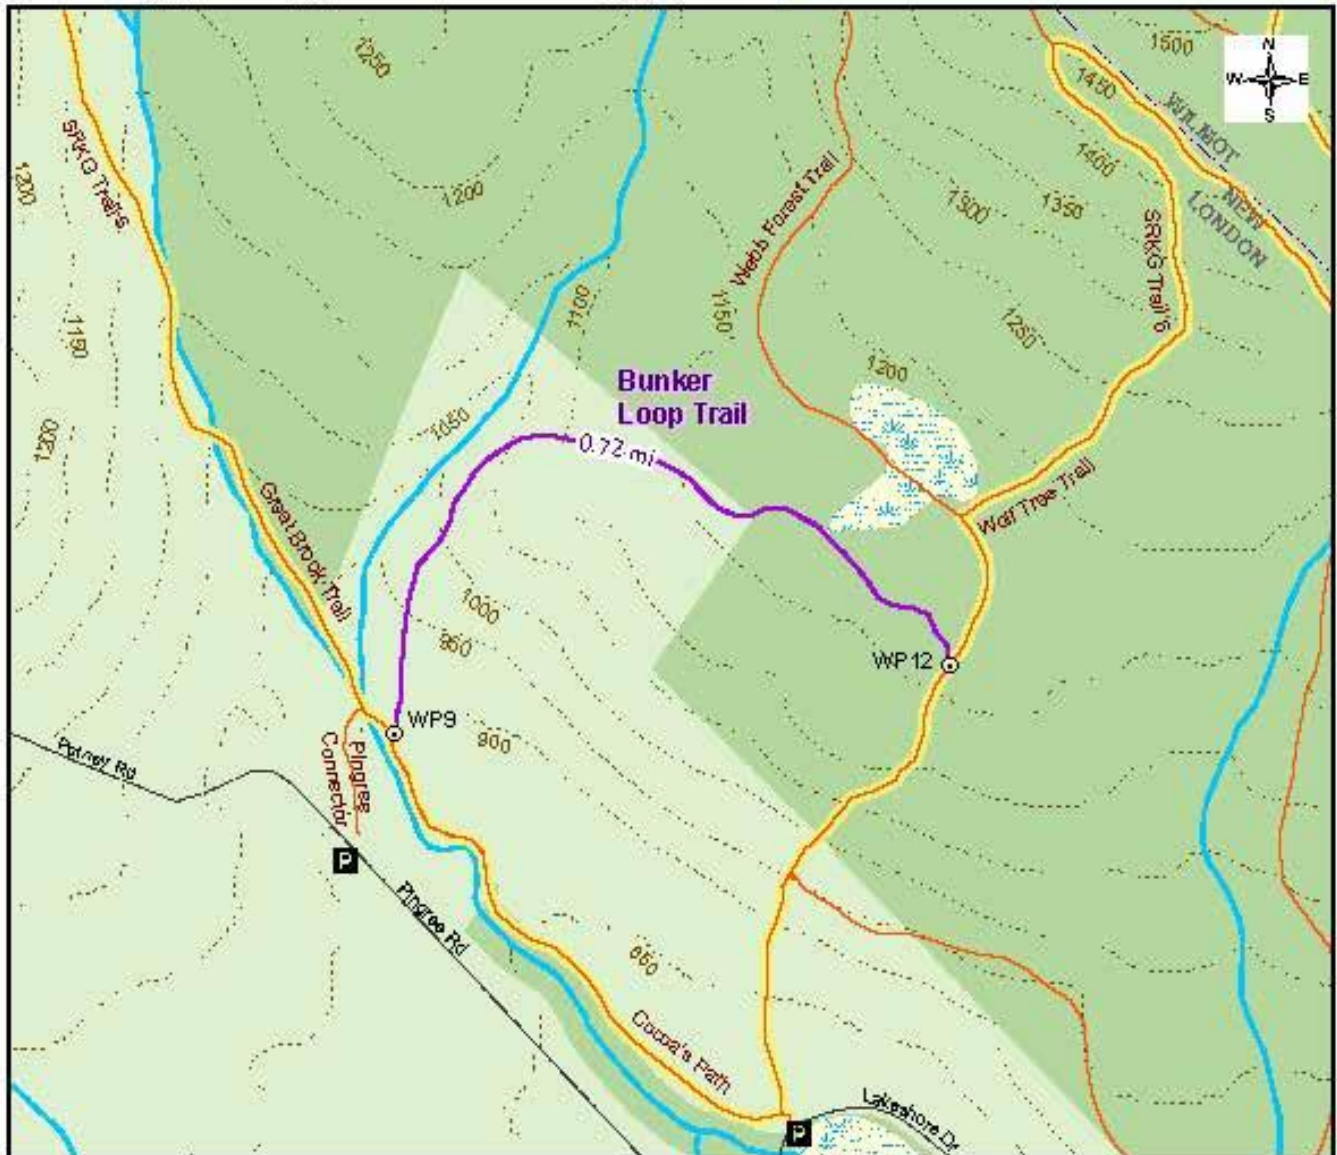

New London Trails

Bunker Loop Trail

This map shows footpaths maintained by the New London Conservation Commission and affiliated organizations. Please keep all trails free of litter and leave all plants and animals undisturbed. For more information visit www.NL-NHCC.com

Map Updated 2019 by UVLSRPC.

Parking	Town Line
Waypoint	Roads
Trail of Interest	Water Features
All Trails	Lakes and Ponds
Sunapee Ragged Greenway	Wetlands
Kearsarge Greenway	Contours (50 ft)
	Conservation Land

Note: Numbers indicate Waypoint Locations.