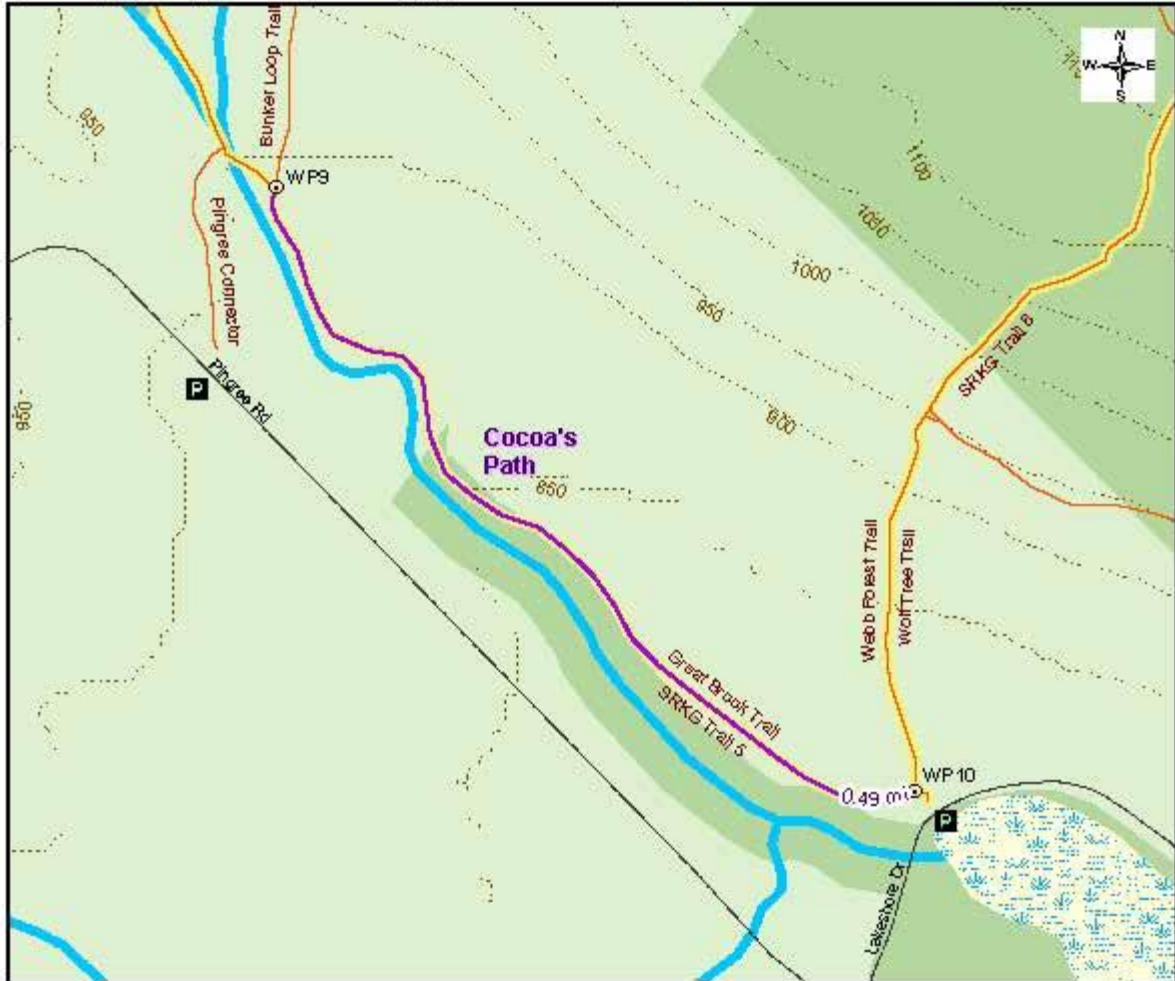

New London Trails

Cocoa's Path

This map shows footpaths maintained by the New London Conservation Commission and affiliated organizations. Please keep all trails free of litter and leave all plants and animals undisturbed. For more information visit www.NL-NHCC.com

Map Updated 2019 by UVLSRPC.

Parking	Town Line
Waypoint	Roads
Trail of Interest	Water Features
All Trails	Lakes and Ponds
Sunapee Ragged Kearsarge Greenway	Wetlands
	Contours (50 ft)
	Conservation Land

0 0.05 0.1 0.2 Miles

Note: Numbers indicate Waypoint Locations.