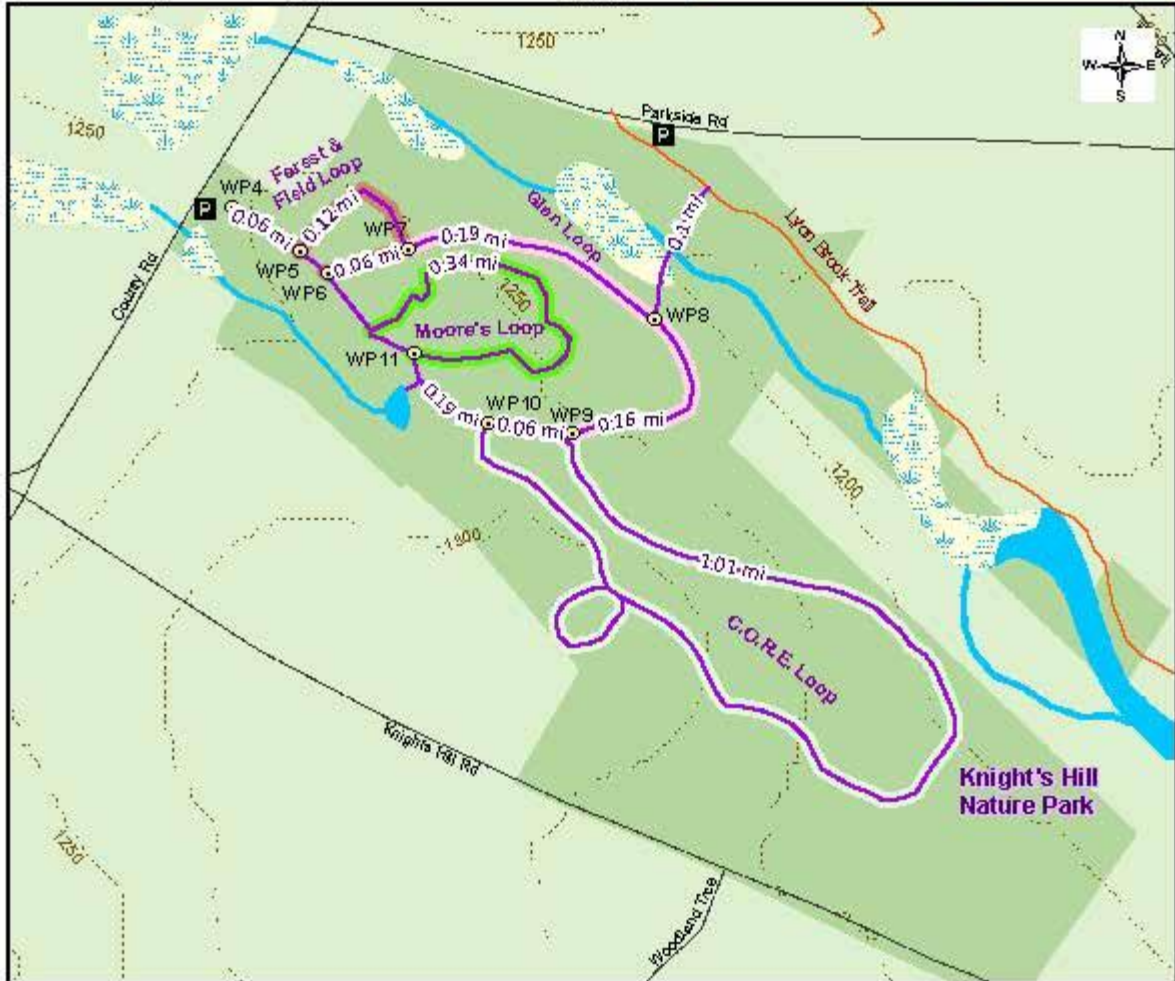

New London Trails

Knight's Hill Nature Park

This map shows footpaths maintained by the New London Conservation Commission and affiliated organizations. Please keep all trails free of litter and leave all plants and animals undisturbed. For more information visit www.NL-NHCC.com

Map Updated 2019 by UVLSRPC.

P Parking	Town Line
Waypoint	Roads
Trail of Interest	Water Features
All Trails	Lakes and Ponds
Sunapee Ragged Kearsarge Greenway	Wetlands
	Contours (50 ft)
	Conservation Land

0 0.1 0.2 0.4 Miles

Note: Numbers indicate Waypoint Locations.