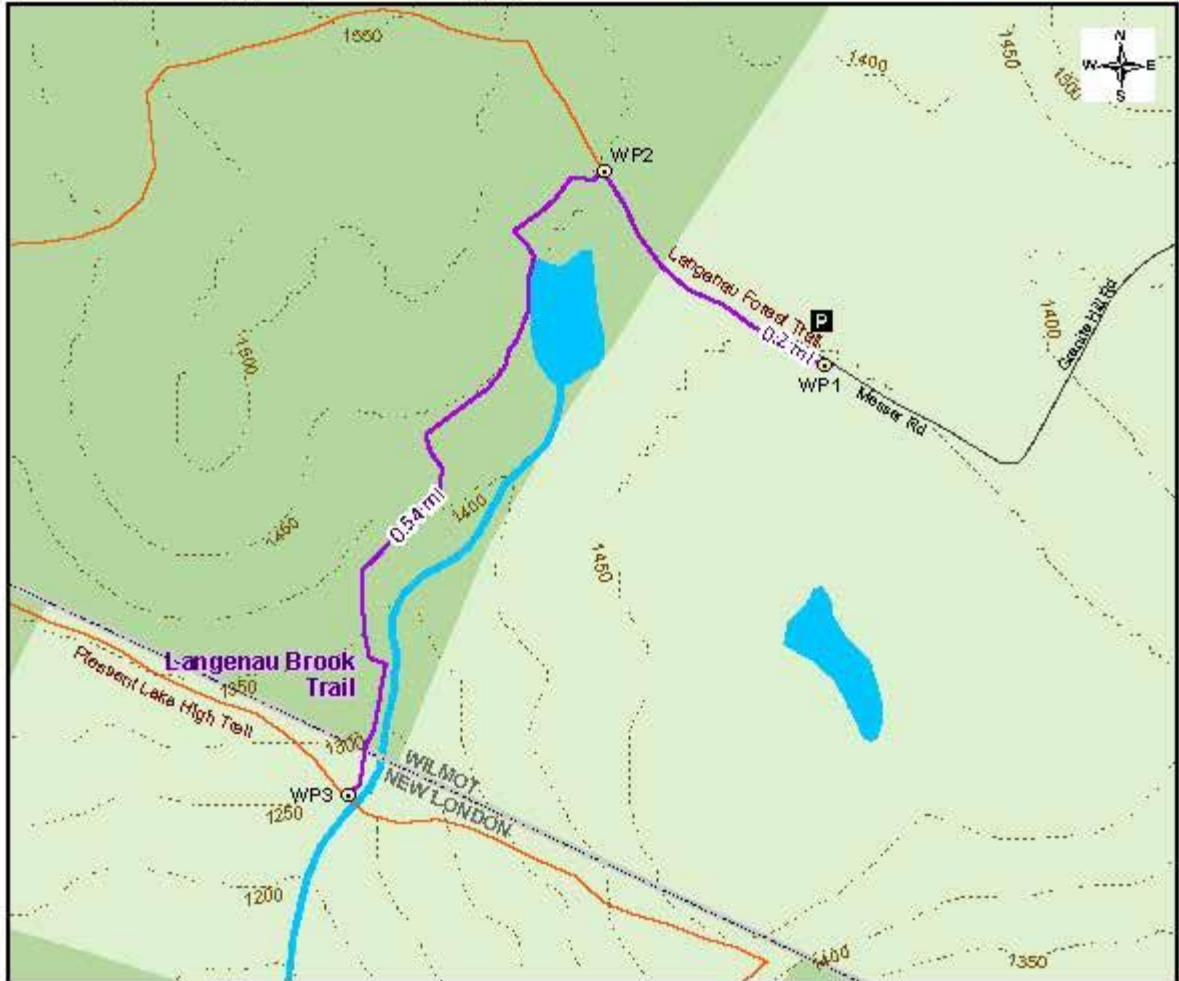

New London Trails

Langenau Brook Trail

This map shows footpaths maintained by the New London Conservation Commission and affiliated organizations. Please keep all trails free of litter and leave all plants and animals undisturbed. For more information visit www.NL-NHCC.com

Map Updated 2019 by UVLSRPC.

Parking	Town Line
Waypoint	Roads
Trail of Interest	Water Features
All Trails	Lakes and Ponds
Sunapee Ragged Kearsarge Greenway	Wetlands
Contours (50 ft)	Conservation Land

Note: Numbers indicate Waypoint Locations.