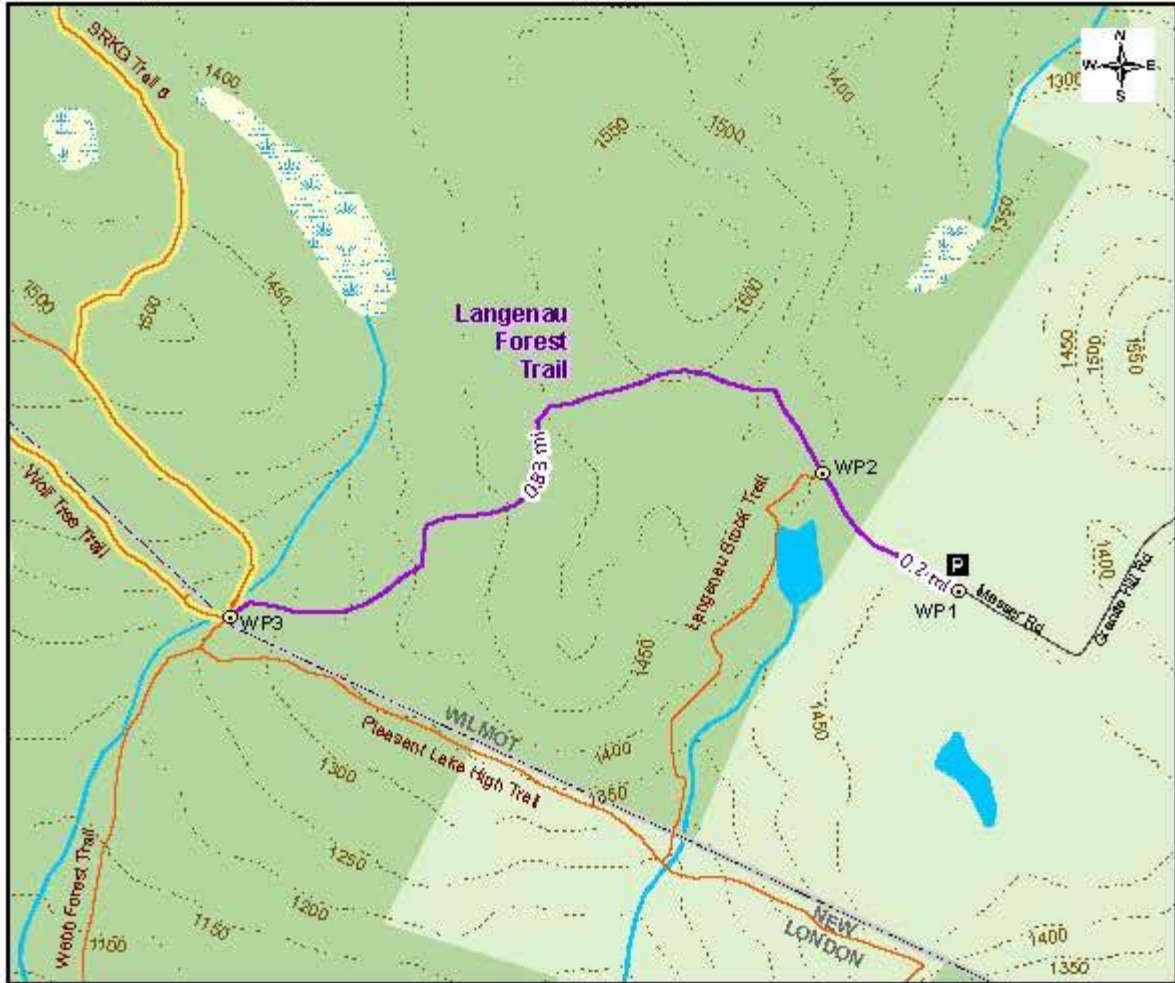

New London Trails

Langenau Forest Trail

This map shows footpaths maintained by the New London Conservation Commission and affiliated organizations. Please keep all trails free of litter and leave all plants and animals undisturbed. For more information visit www.NL-NHCC.com

Map Updated 2019 by UVLSRPC.

P Parking	Town Line
Waypoint	Roads
Trail of Interest	Water Features
All Trails	Lakes and Ponds
Sunapee Ragged Kearsarge Greenway	Wetlands
	Contours (50 ft)
	Conservation Land

Note: Numbers indicate Waypoint Locations.