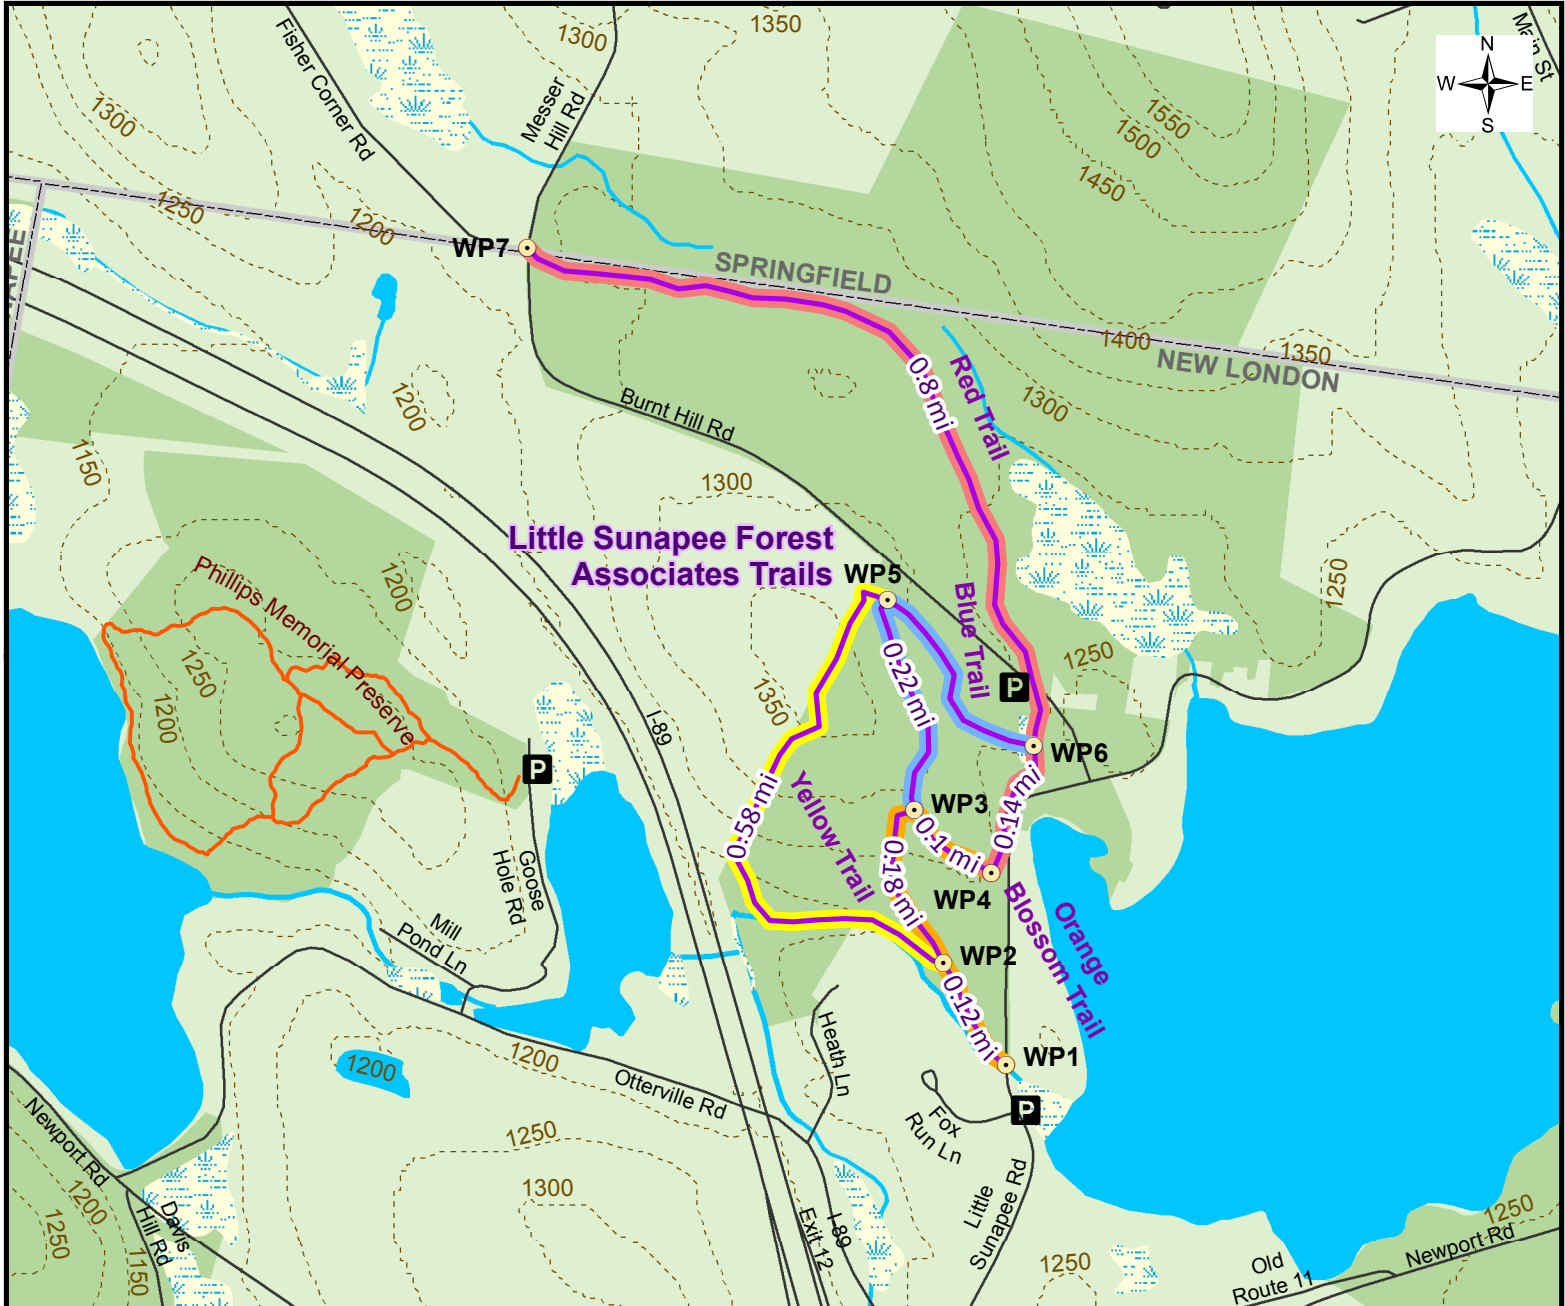

New London Trails

Little Sunapee Forest Associates Trails

This map shows footpaths maintained by the New London Conservation Commission and affiliated organizations. Please keep all trails free of litter and leave all plants and animals undisturbed. For more information visit www.NL-NHCC.com

Map Updated 2019 by UVLSRPC.

Parking	Town Line
Waypoint	Roads
Trail of Interest	Water Features
All Trails	Lakes and Ponds
Sunapee Ragged Kearsarge Greenway	Wetlands
	Contours (50 ft)
	Conservation Land

Note: Numbers indicate Waypoint Locations.