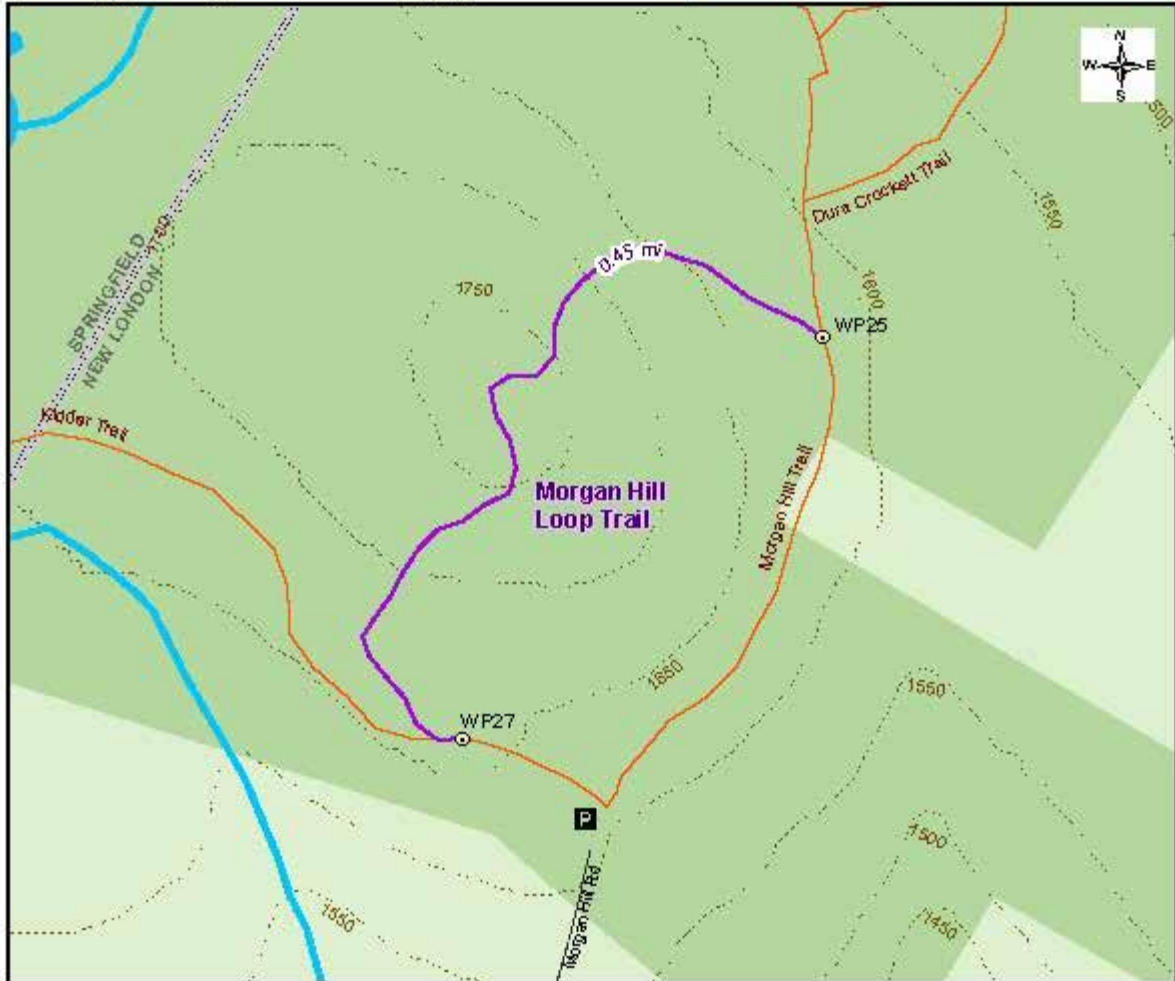

## Morgan Hill Loop Trail

This map shows footpaths maintained by the New London Conservation Commission and affiliated organizations. Please keep all trails free of litter and leave all plants and animals undisturbed. For more information visit [www.NL-NHCC.com](http://www.NL-NHCC.com)

Map Updated 2019 by UVLSRPC.

Parking	Town Line
Waypoint	Roads
Trail of Interest	<b>Water Features</b>
All Trails	Lakes and Ponds
Sunapee Ragged Kearsarge Greenway	Wetlands
	Contours (50 ft)
	Conservation Land

0 0.05 0.1 0.2 Miles

Note: Numbers indicate Waypoint Locations.