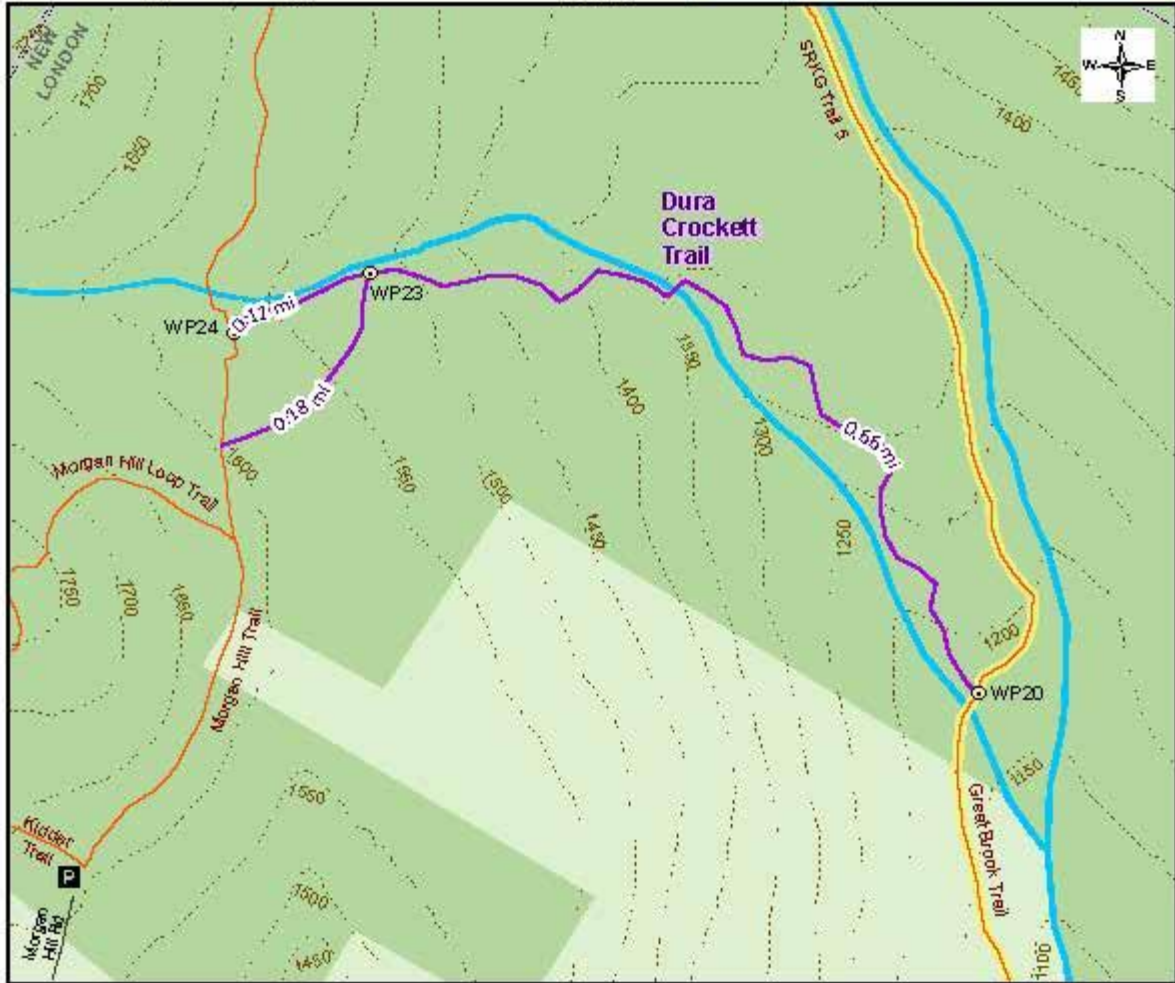

# New London Trails

## Dura Crockett Trail

This map shows footpaths maintained by the New London Conservation Commission and affiliated organizations. Please keep all trails free of litter and leave all plants and animals undisturbed. For more information visit [www.NL-NHCC.com](http://www.NL-NHCC.com)

Map Updated 2019 by UVLSRPC.

<b>P</b> Parking	Town Line
Waypoint	Roads
Trail of Interest	<b>Water Features</b>
All Trails	Lakes and Ponds
Sunapee Ragged Kearsarge Greenway	Wetlands
	Contours (50 ft)
	Conservation Land

Note: Numbers indicate Waypoint Locations.