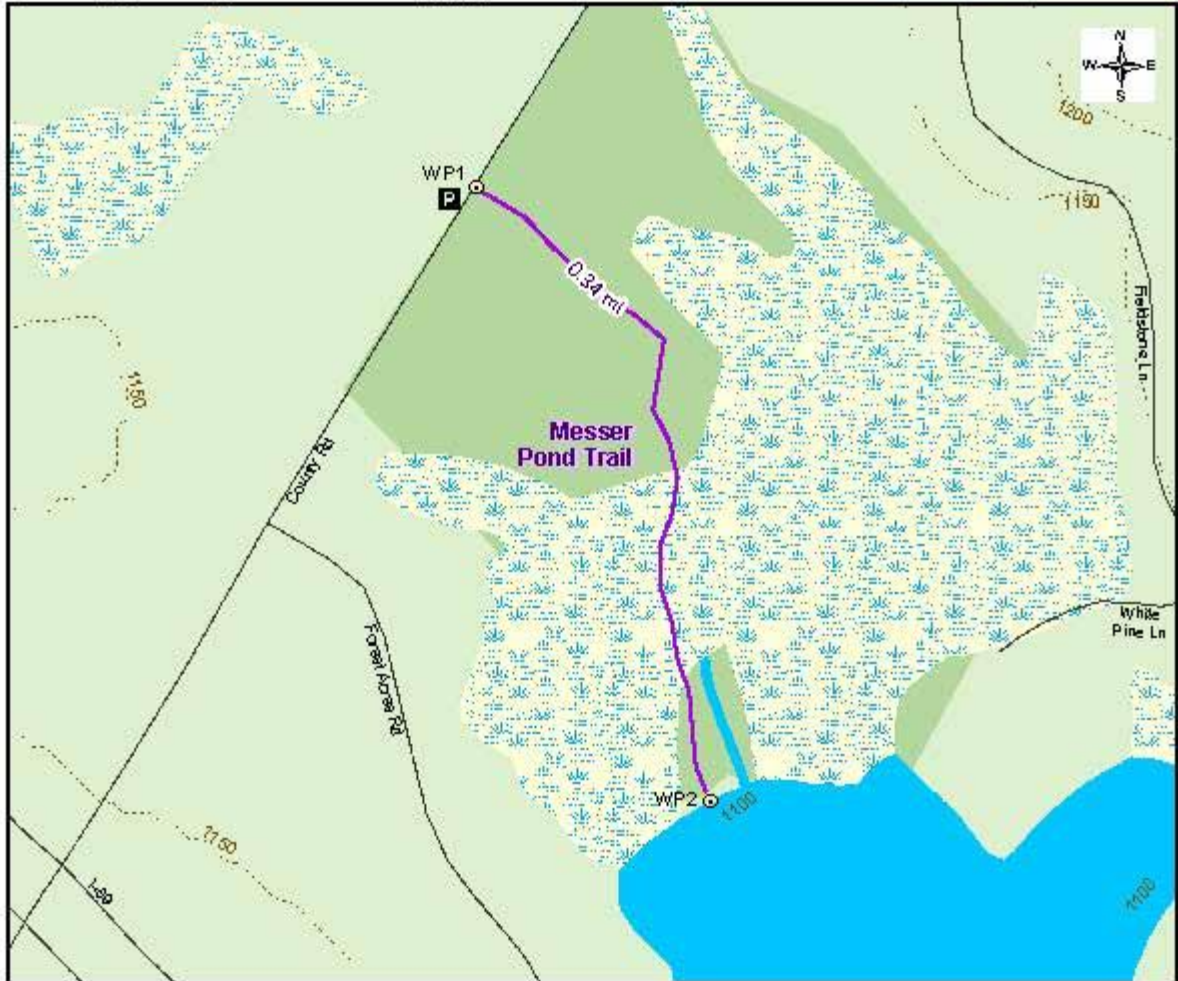

New London Trails

Messer Pond Trail

This map shows footpaths maintained by the New London Conservation Commission and affiliated organizations. Please keep all trails free of litter and leave all plants and animals undisturbed. For more information visit www.NL-NHCC.com

Map Updated 2019 by UVLSRPC.

Parking	Town Line
Waypoint	Roads
Trail of Interest	Water Features
All Trails	Lakes and Ponds
Sunapee Ragged Kearsarge Greenway	Wetlands
	Contours (50 ft)
	Conservation Land

Note: Numbers indicate Waypoint Locations.