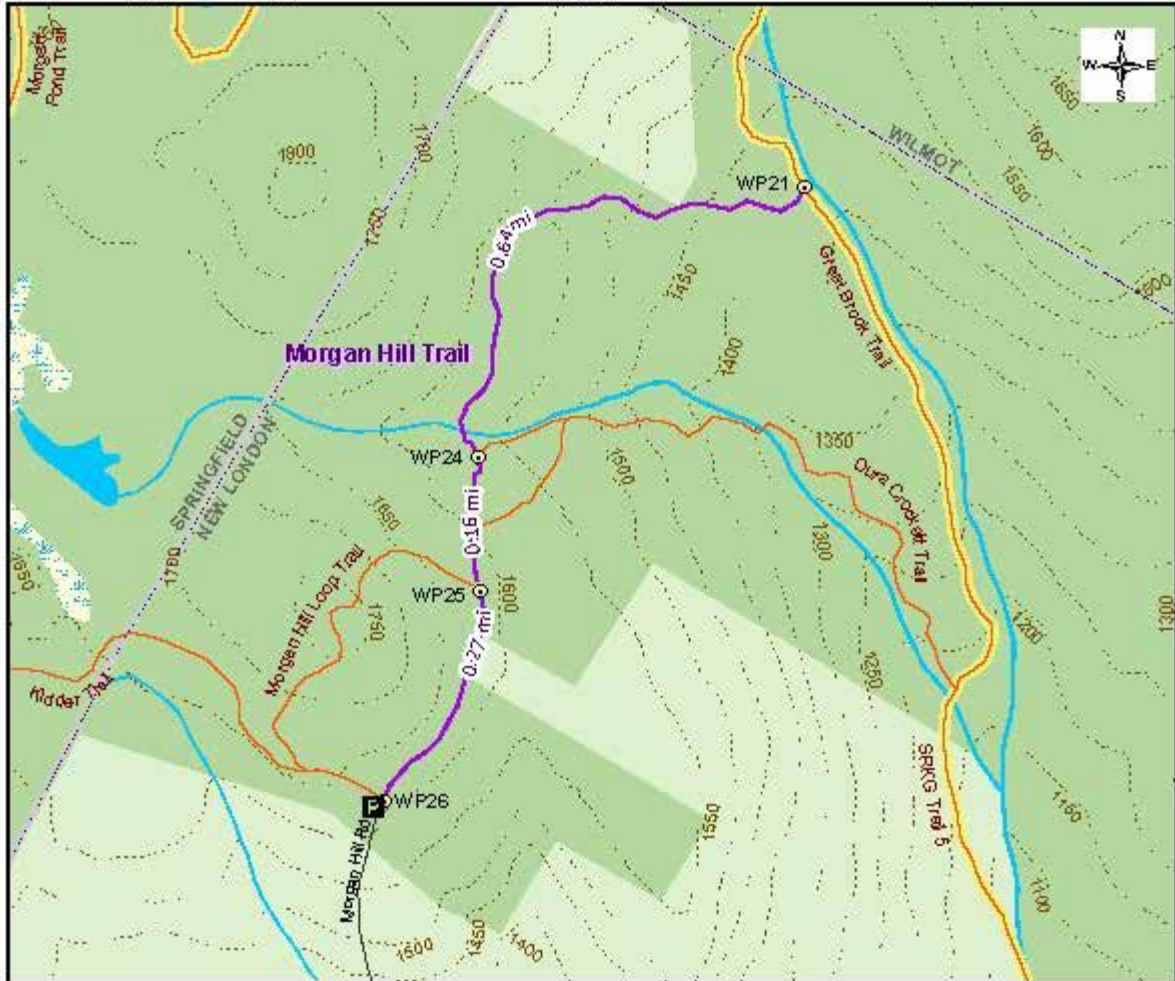

New London Trails

Morgan Hill Trail

This map shows footpaths maintained by the New London Conservation Commission and affiliated organizations. Please keep all trails free of litter and leave all plants and animals undisturbed. For more information visit www.NL-NHCC.com

Map Updated 2019 by UVLSRPC.

Parking	Town Line
Waypoint	Roads
Trail of Interest	Water Features
All Trails	Lakes and Ponds
Sunapee Ragged Kearsarge Greenway	Wetlands
	Contours (50 ft)
	Conservation Land

Note: Numbers indicate Waypoint Locations.